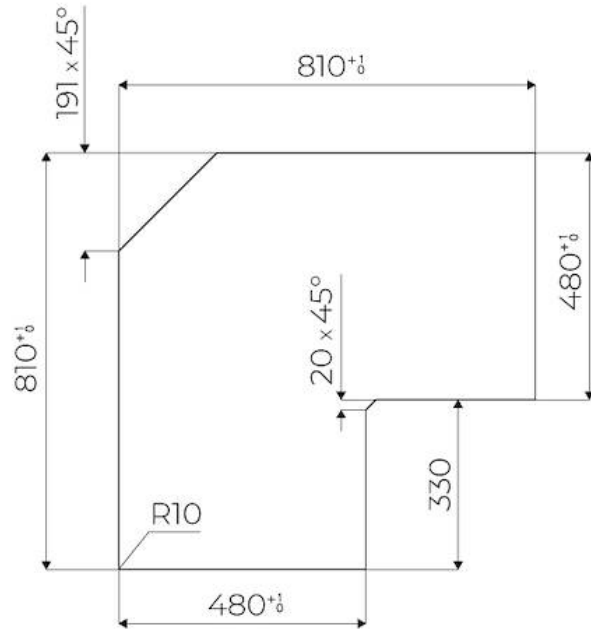

GEMMA ANGLE

Induction Hobs

Code: I438 N00

TABLE CUISSON INDUCTION GEMMA ANGLE INOX

DETAILS

Kind of Edge	Full - h 4mm
Material	AISI 304 stainless steel
Material	Ceramic glass
Thickness	4 mm
Supply	230 - 380 V (50/60 Hz)
Full description	Quadra Modular Composition - 3 fields - black
Heating element	Three zones
Built-in hole	View technical data sheet
Notes:	Connection box included

Total power	6.700 W
Left	2.300 (3.000)* W
Centre	2.300 (3.000)* W
Right	1.100 (1.400)* W
Power settings	9 power settings per zone + Powerboost
Safety	Safety equipment
Type	Induction Hob
Type of commands	Touch Control
Notes:	* Powerboost

TECHNICAL DATA

FTS - cut out

FT - cut out

GALLERY

RECOMMENDED PAIRINGS

SUPPORT DE PRISE VERSO INOX
A000 F10