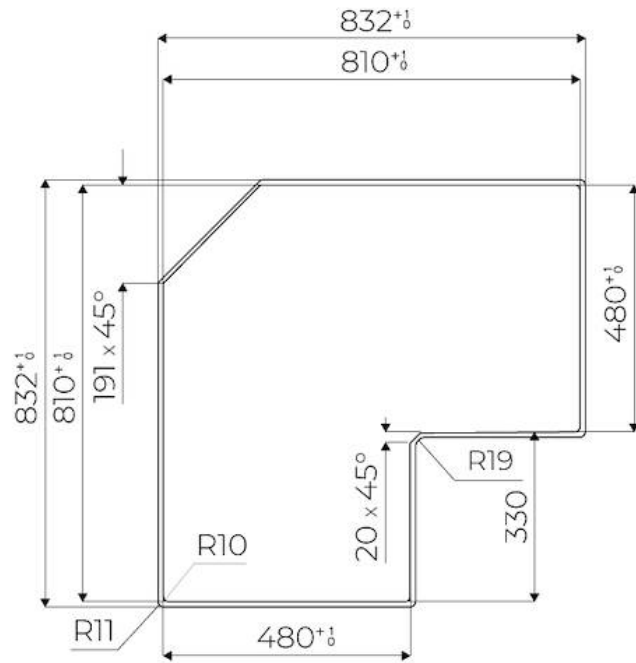

GEMMA ANGLE

Induction Hobs

Code: I438 N00

TABLE CUISSON INDUCTION GEMMA ANGLE INOX

DETAILS

Kind of Edge	Full - h 4mm
Material	AISI 304 stainless steel
Material	Ceramic glass
Thickness	4 mm
Supply	230 - 380 V (50/60 Hz)
Full description	Quadra Modular Composition - 3 fields - black
Heating element	Three zones
Built-in hole	View technical data sheet
Notes:	Connection box included

Total power	6.700 W
Left	2.300 (3.000)* W
Centre	2.300 (3.000)* W
Right	1.100 (1.400)* W
Power settings	9 power settings per zone + Powerboost
Safety	Safety equipment
Type	Induction Hob
Type of commands	Touch Control
Notes:	* Powerboost

TECHNICAL DATA

FTS - cut out

FT - cut out

GALLERY

RECOMMENDED PAIRINGS

SUPPORT DE PRISE VERSO INOX
A000 F10