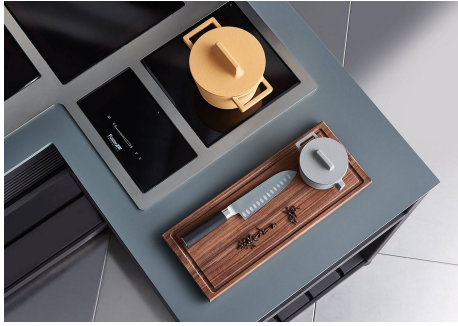

End-of-cooking programming	All operations are programmed by means of the touch-control on the glass itself. Each cooking plate is capable of independent programming, and thus the possibility to set different cooking times.
Slider commands	The Slider control allows for extremely quick temperature setting: with a light touch of the finger you may select the desired power level on the TOUCH display.
Timer	Independent timer from the end-of-cooking function.
Heat maintenance	Function that allows the food to be kept warm gently (70° C), without reaching boiling temperatures or risking to burn the sauce.
Go&stop function	This device initially turns on the plates at maximum power until the selected temperature has been reached.
Recall	This feature allows you to call back the last settings selected in the previous cooking.
Pause	Useful function that allows you to distract your attention from cooking, interrupting and restoring the settings immediately.
Safety	All electric cooker hobs feature the most modern and sophisticated safety protections: Centralised power-off function; Child-proof safety lock; Residual heat warning lights. Induction models feature the following functions: Safety System that turn off the hob in the absence of the pot; Overflow detector that automatically turns off the plate in case of liquid overflow; Automatic deactivation to prevent accidents caused by forgetfulness.

TECHNICAL DATA

FTS - cut out

FT - cut out

GALLERY

RECOMMENDED PAIRINGS

SUPPORT DE PRISE VERSO INOX
A000 F10